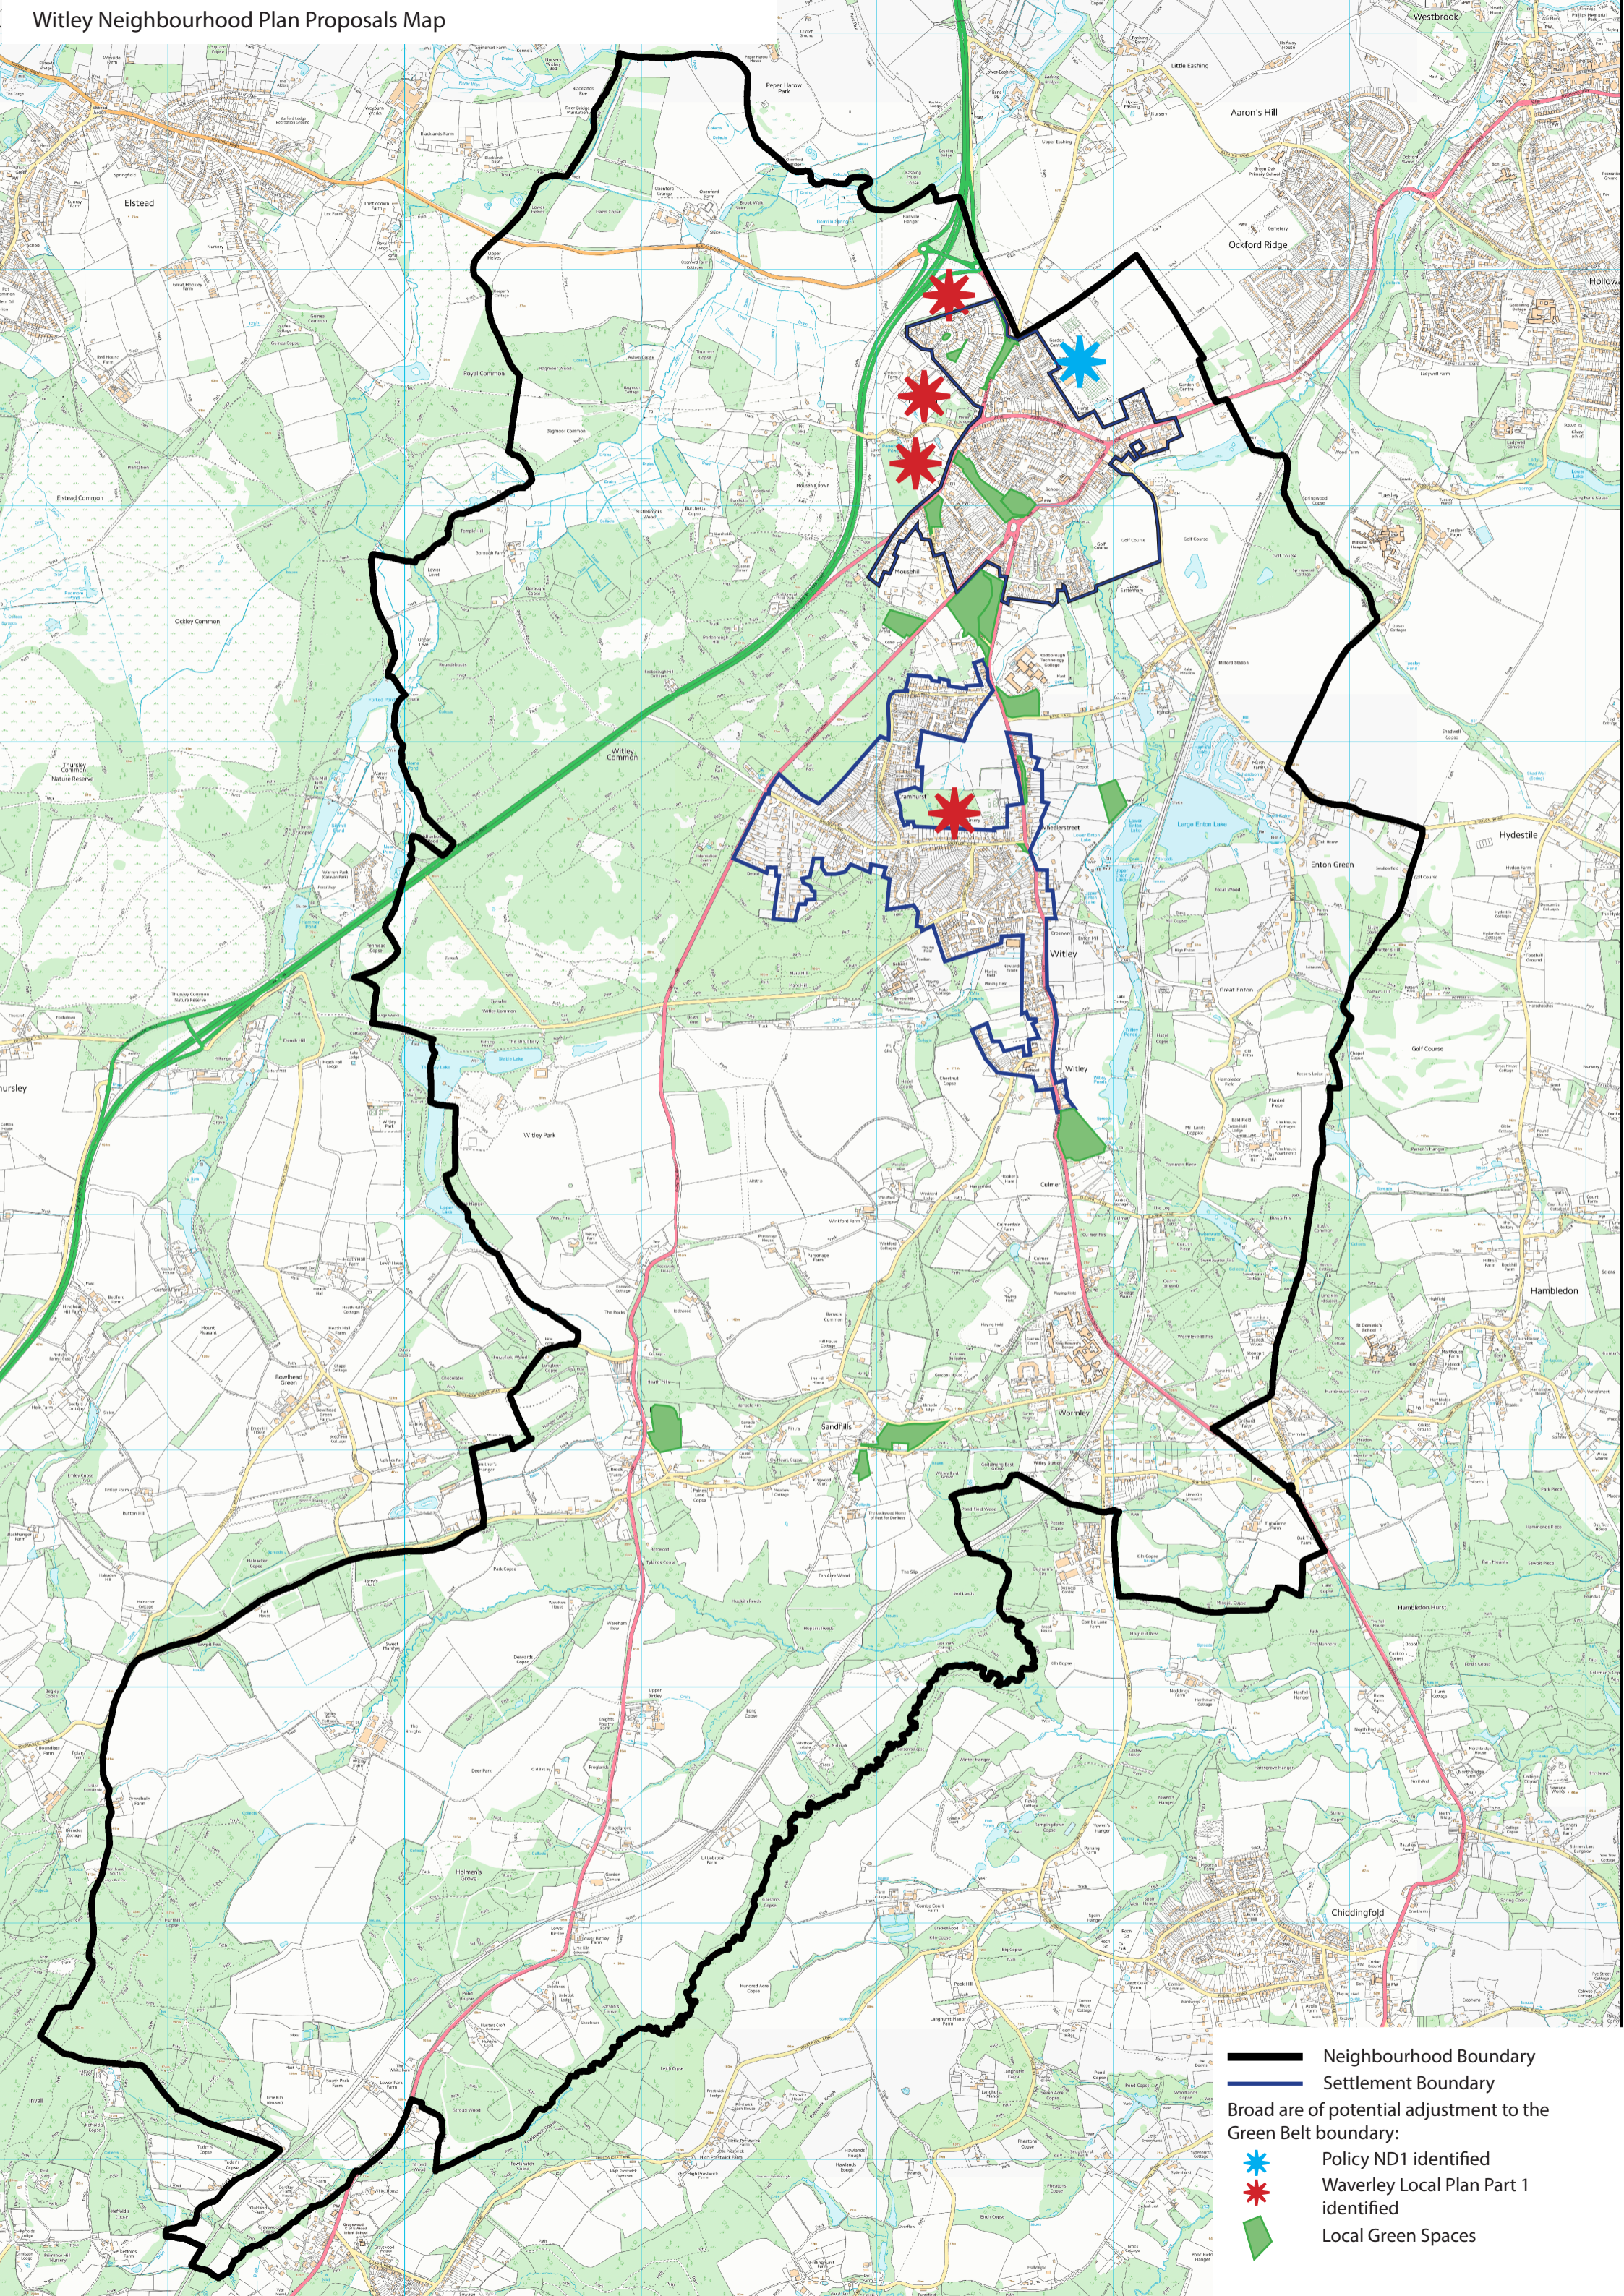

# Witley Neighbourhood Plan Proposals Map

-  Neighbourhood Boundary
-  Settlement Boundary
-  Broad area of potential adjustment to the Green Belt boundary:
-  Policy ND1 identified
-  Waverley Local Plan Part 1 identified
-  Local Green Spaces