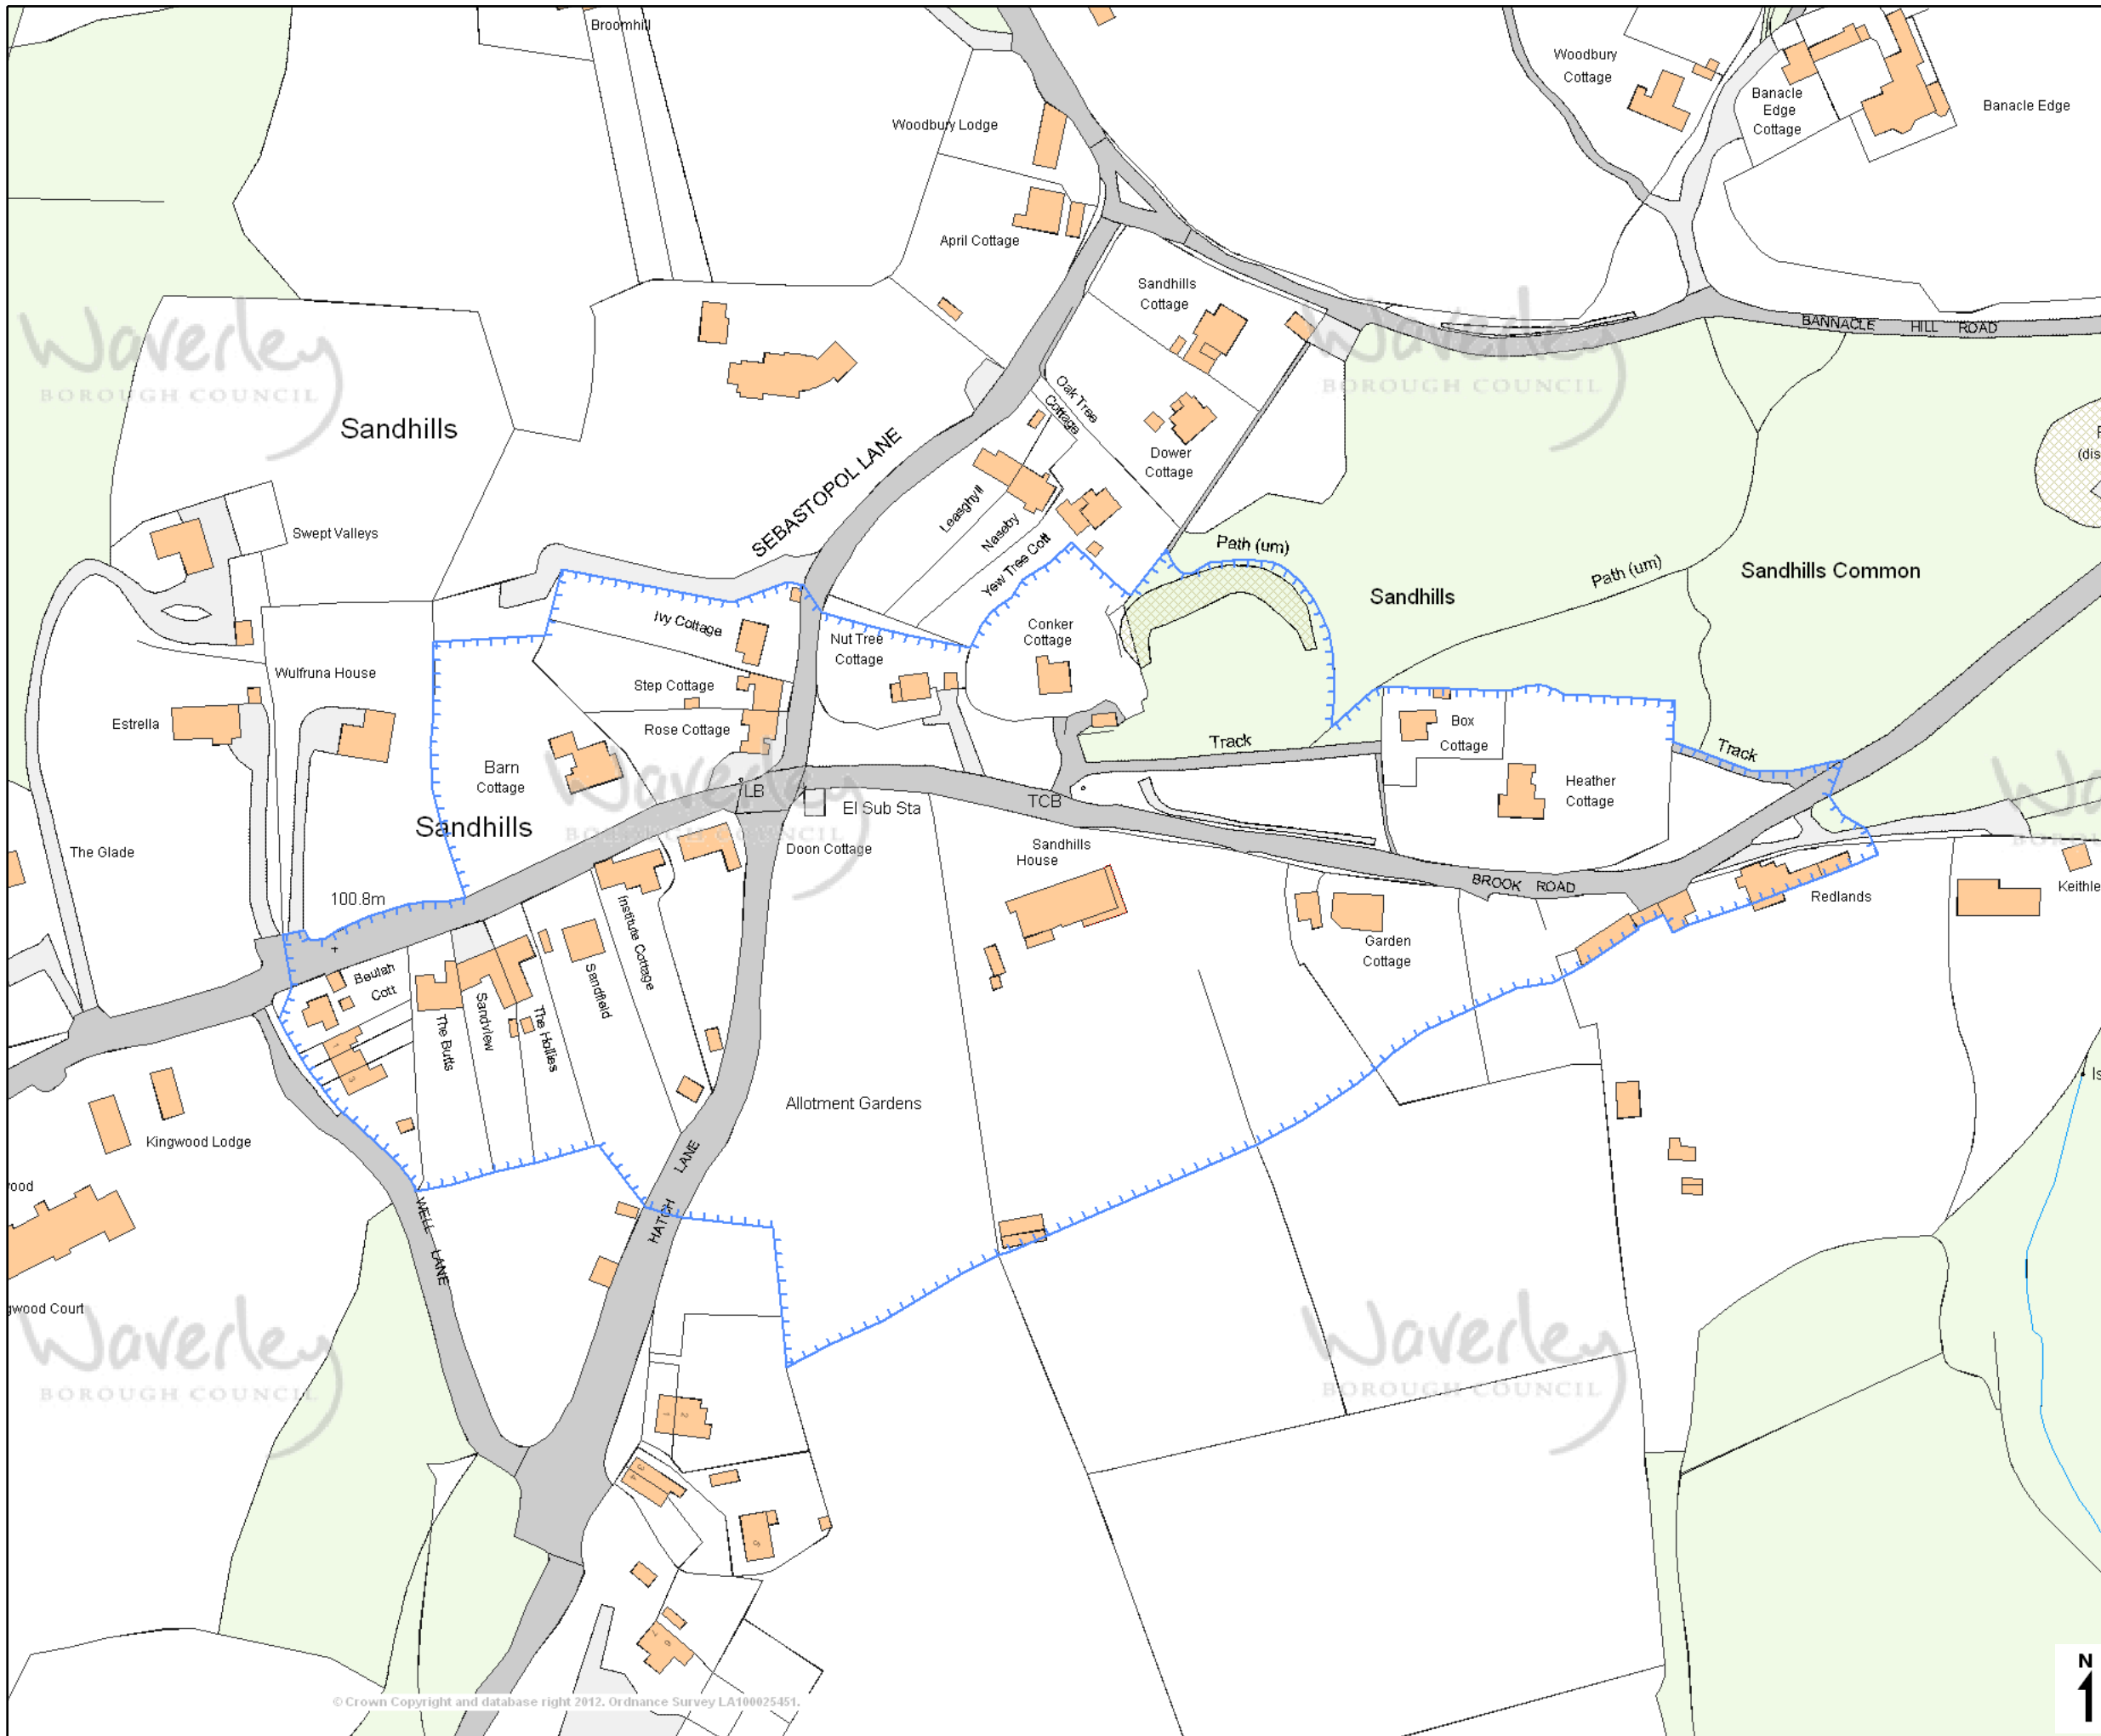

Sandhills Conservation Area

© Crown Copyright and database right 2012.
Ordnance Survey LA100025451.

**Sandhills
Conservation Area**

Waverley Borough Council
The Bury
Godalming
Surrey
GU7 1HR
Telephone: 01483 523333
Fax No: 01483 523191

Scale 1/1516   Date 14/3/2012
Centre = 493989 E 137988 N

© Crown Copyright and database right 2012. Ordnance Survey LA100025451.