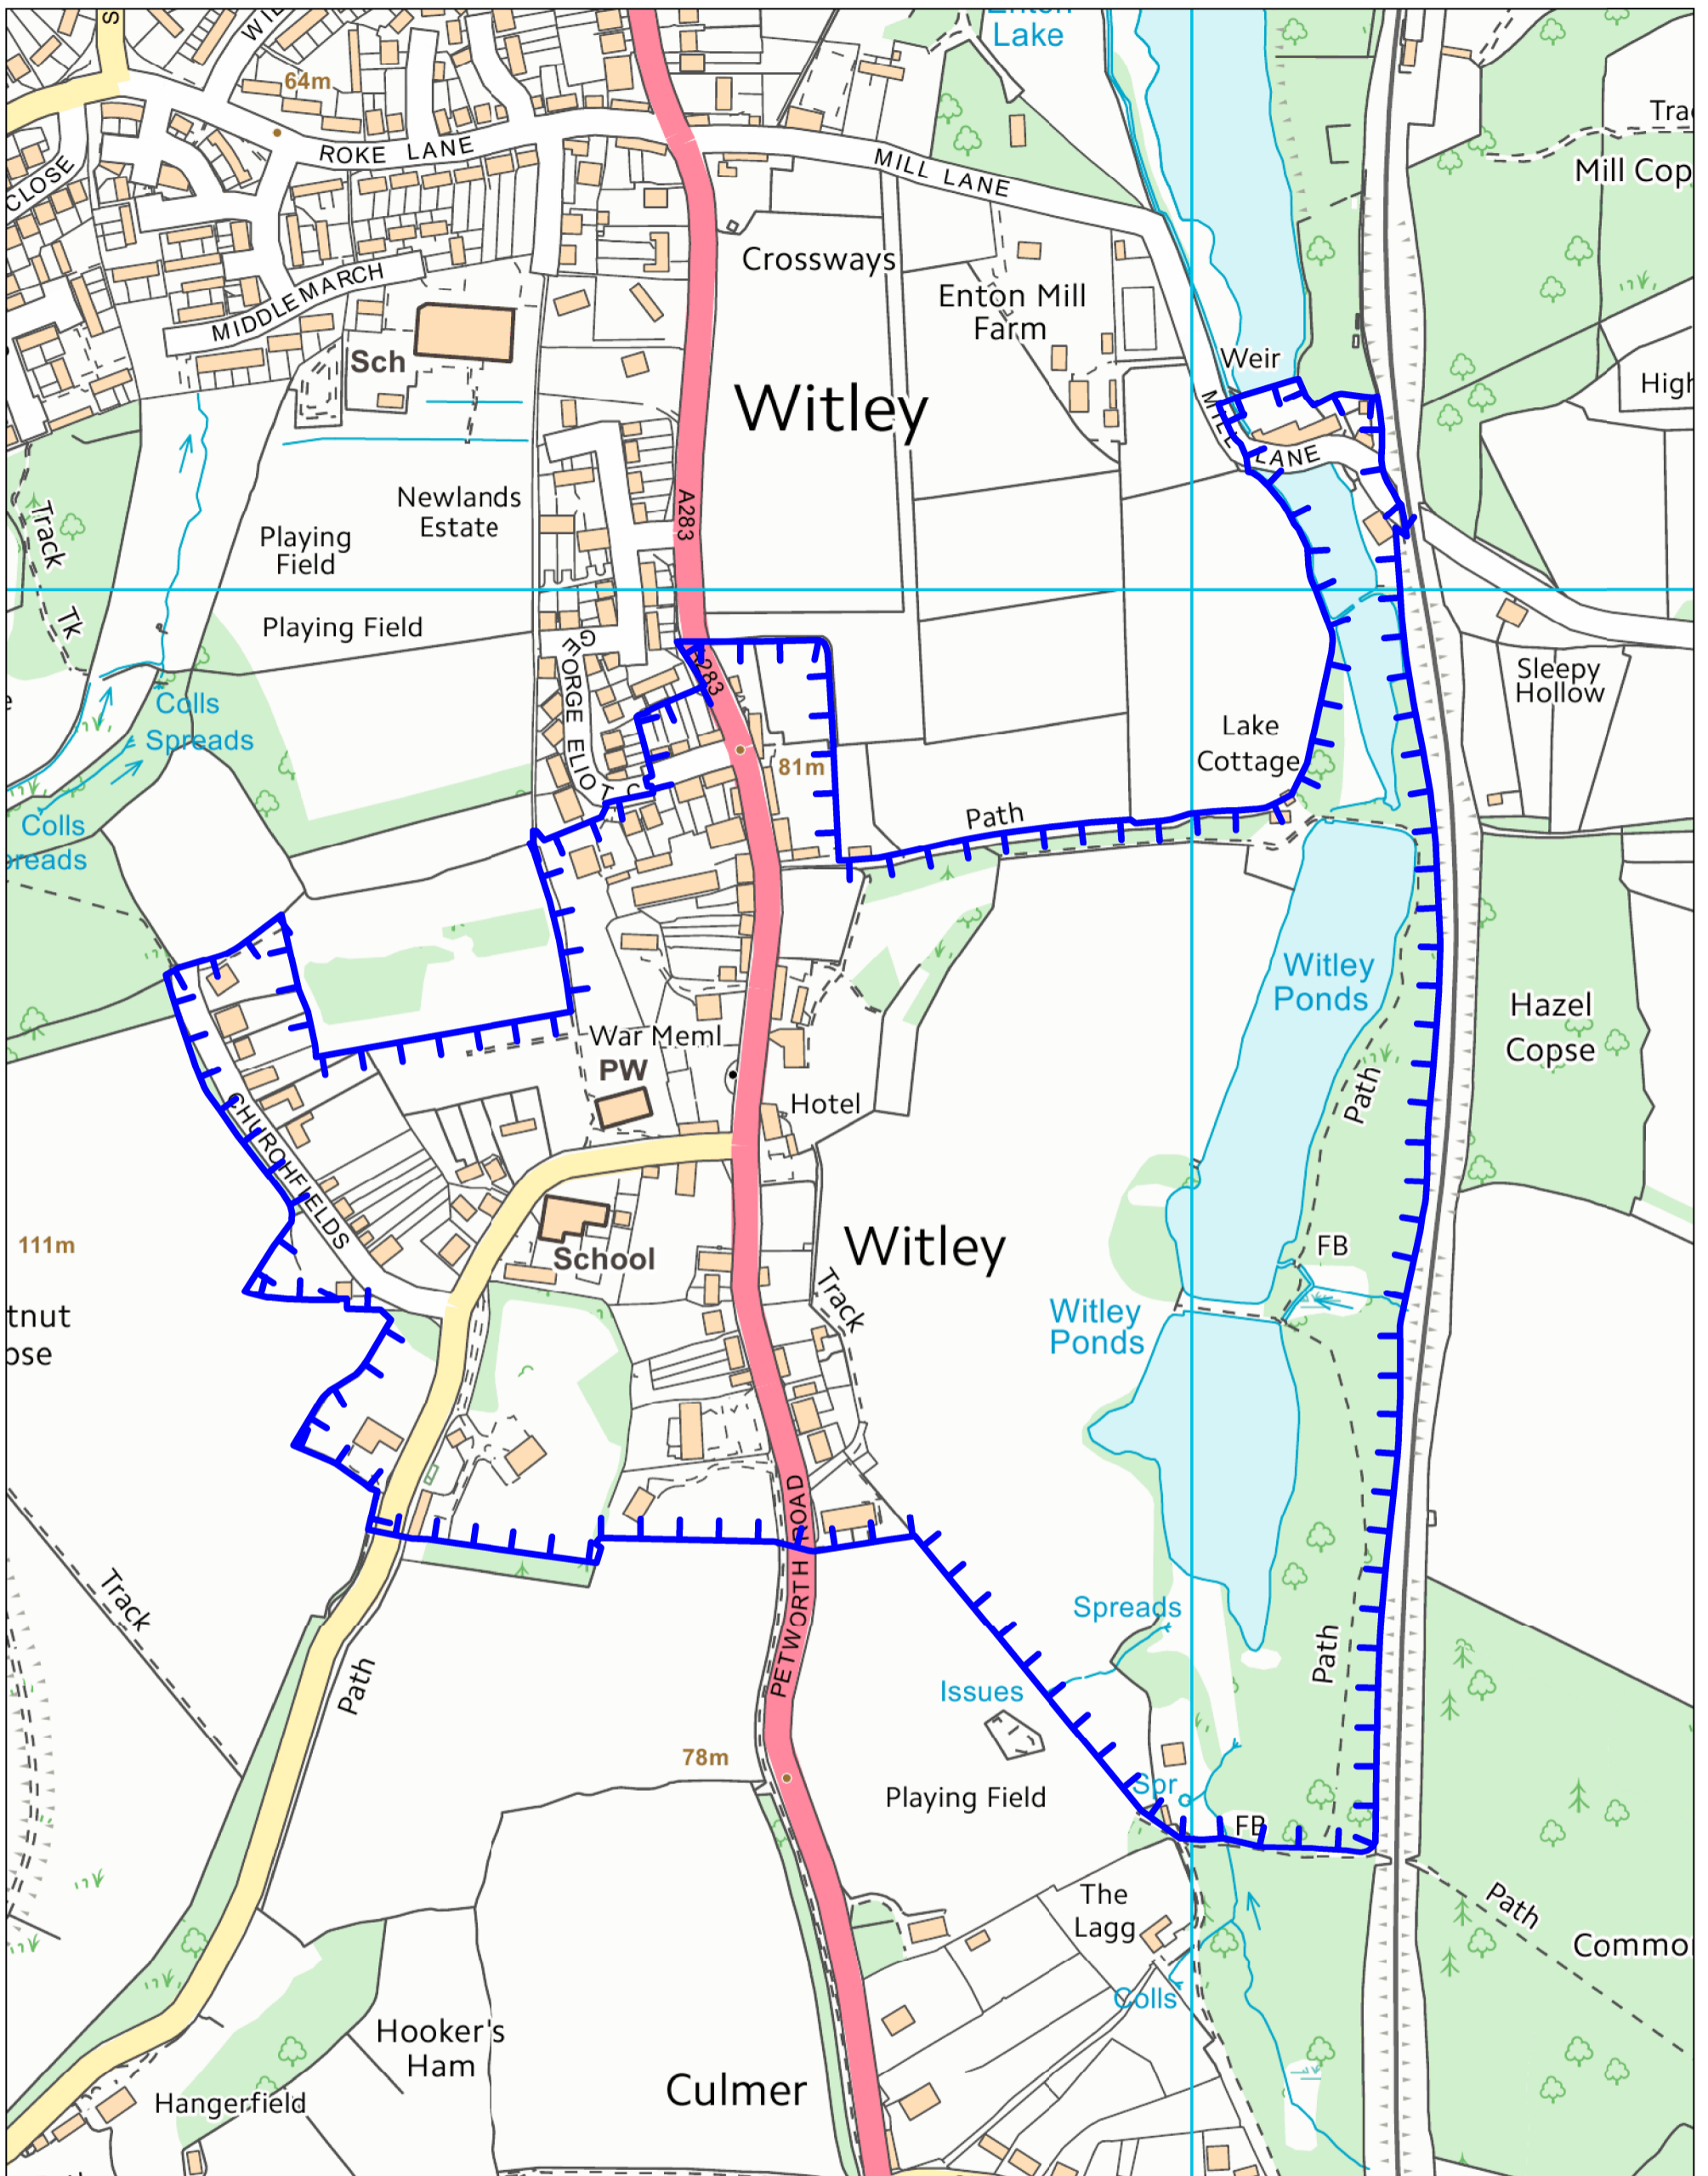

Waverley Borough Council
The Burys, Godalming, Surrey
GU7 1HR
Telephone: 01483 523333
Fax No: 01483 426337

© Crown Copyright and database right 2015.
Ordnance Survey 100025451.

Scale 1: 3,750

map-name.WOR 00/00/2015