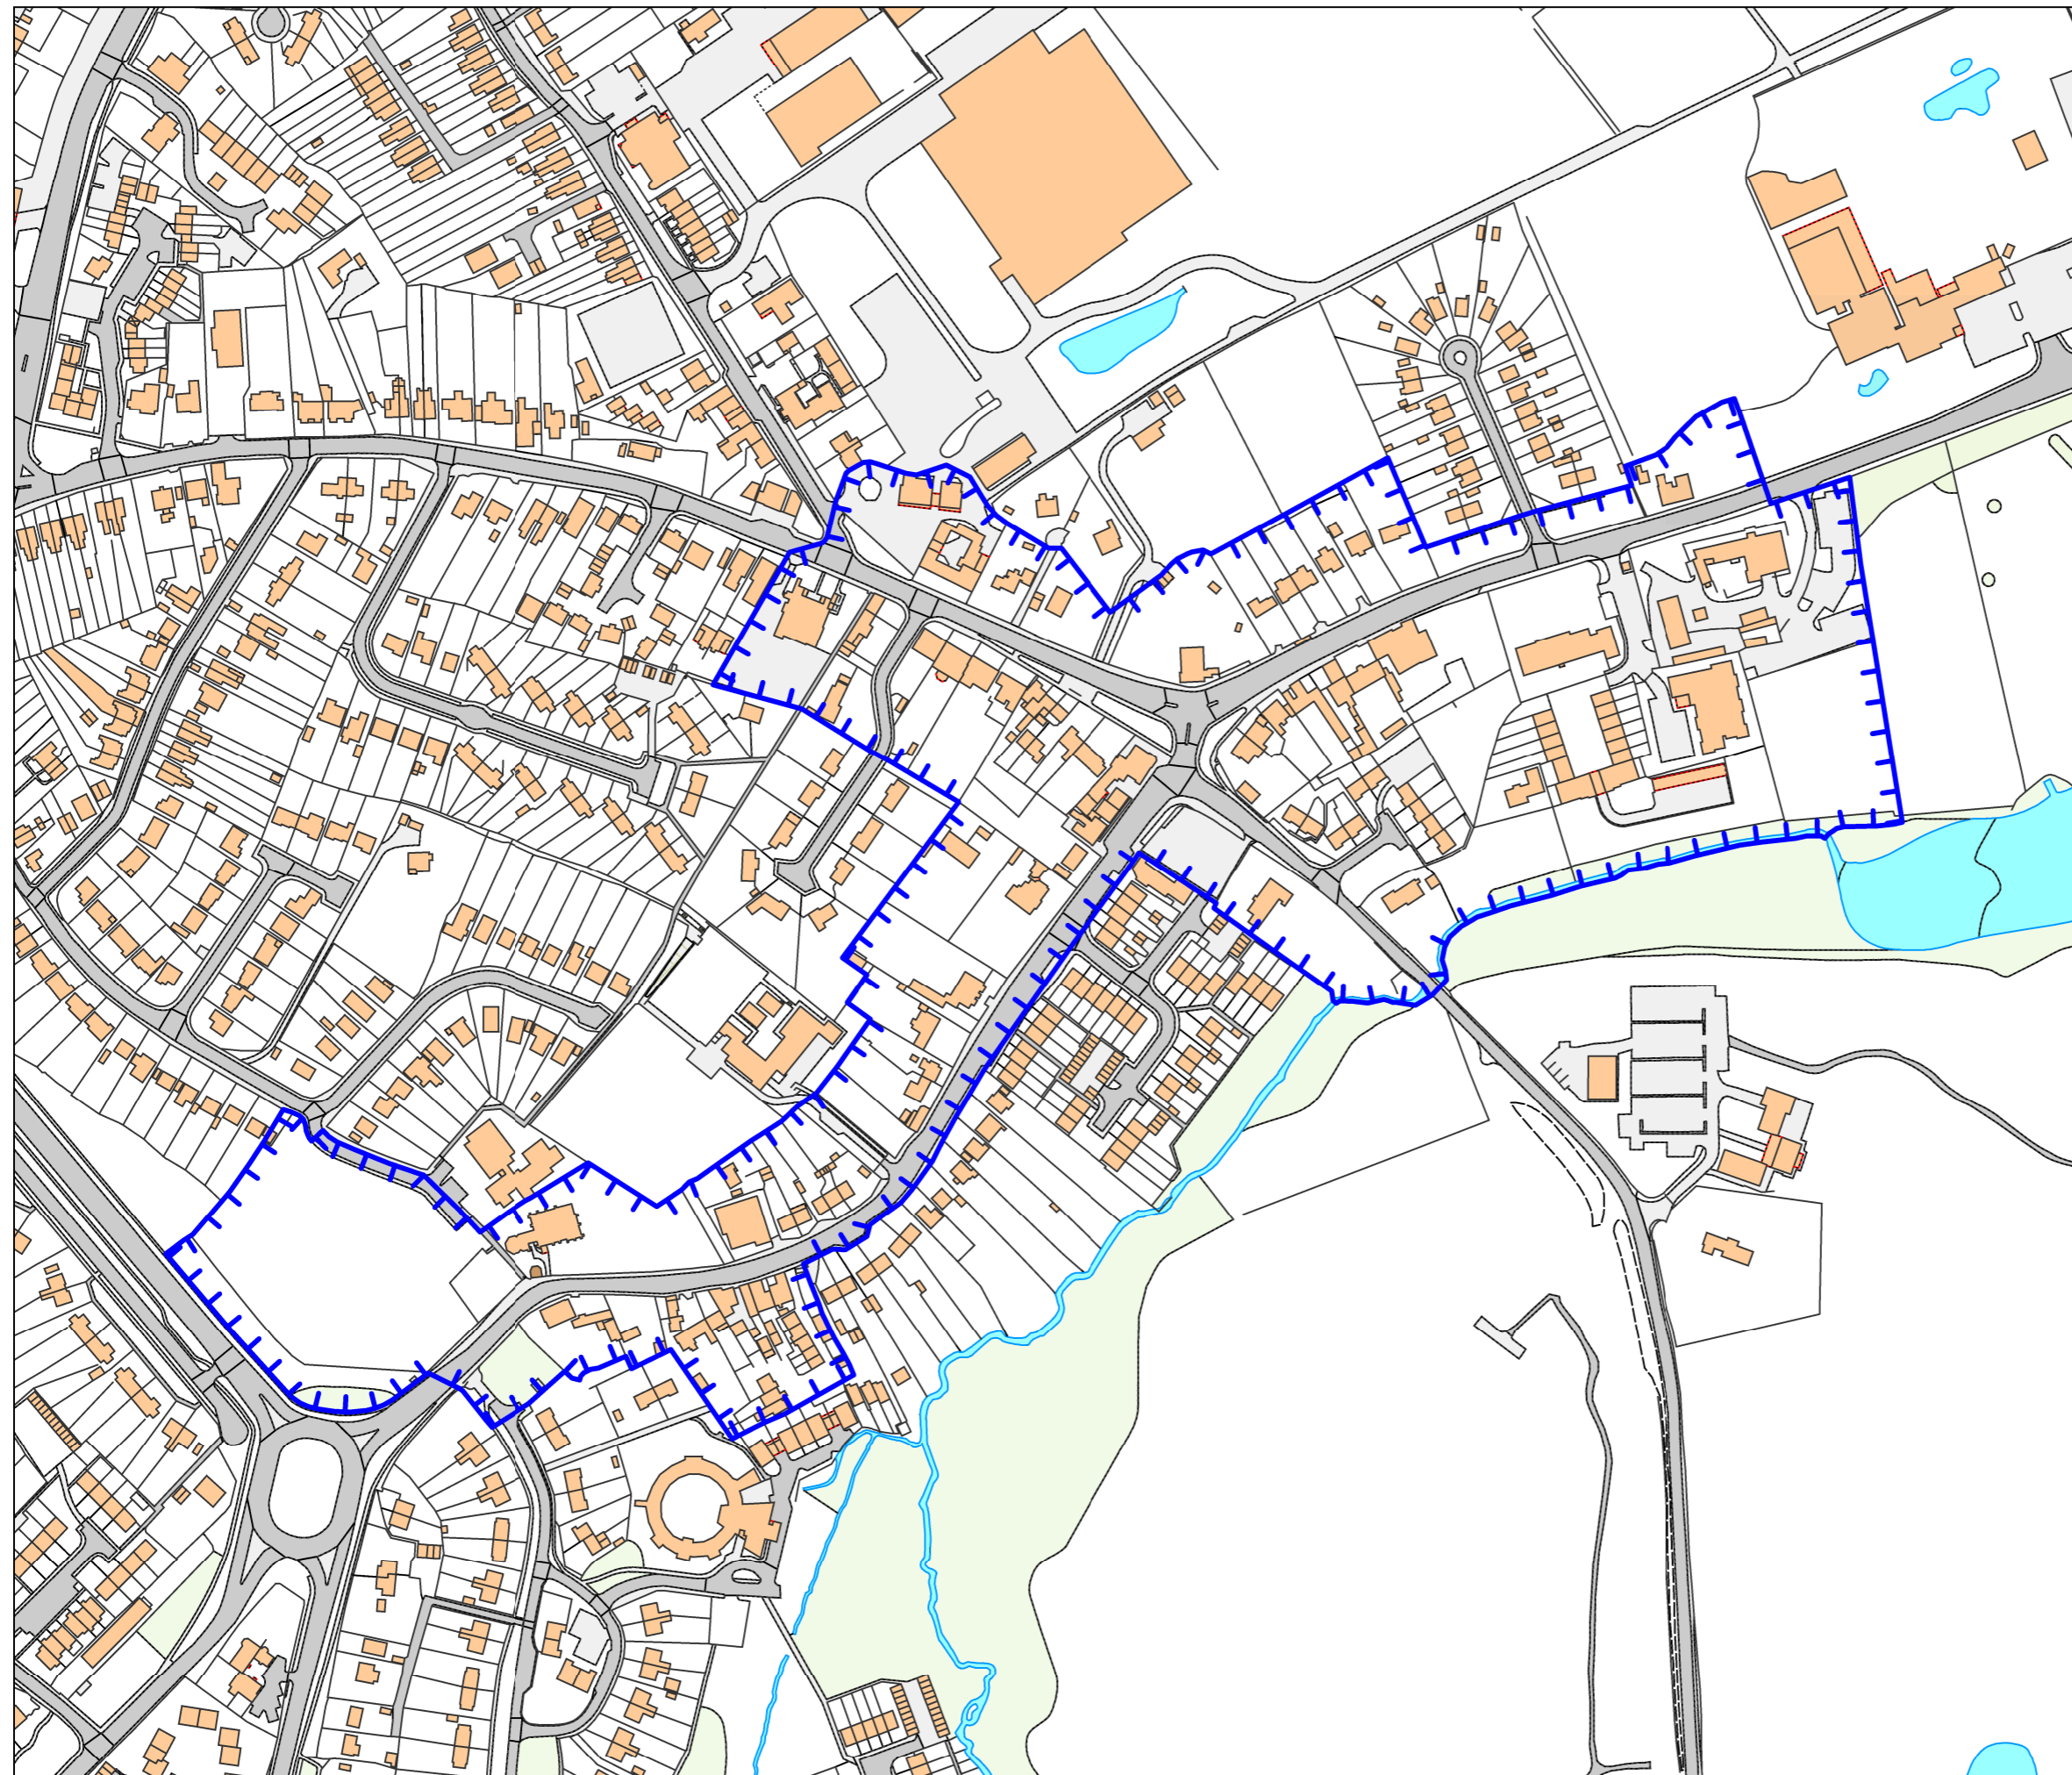

Witley Neighbourhood Plan

L - Conservation Areas

© Crown Copyright and database right 2015.
Ordnance Survey 100025451.

Waverley Borough Council
The Burys
Godalming
Surrey
GU7 1HR
Telephone: 01483 523333

Scale 1: 3,000

Sandhills Conservation Area

© Crown Copyright and database right 2012.
Ordnance Survey LA100025451.

**Sandhills
Conservation Area**

Waverley Borough Council
The Bury
Godalming
Surrey
GU7 1HR
Telephone: 01483 523333
Fax No: 01483 523191

© Crown Copyright and database right 2015.
Ordnance Survey 100025451.

Scale 1: 3,750

map-name.WOR 00/00/2015